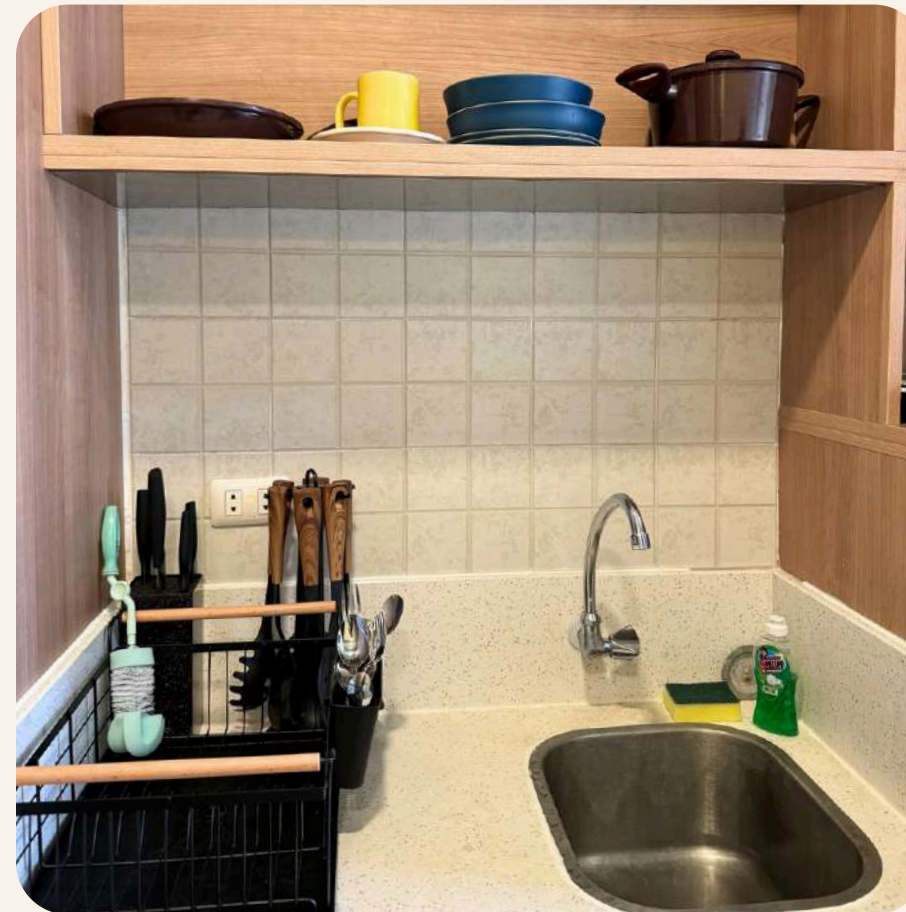

Room Types Overview

Family 2P Room

Two Singel beds

Room Amenities

Air Conditioning

Free Wifi

Table

Instant Water Heater

Electronic Lock

Refrigerator

Chair

Separate Wet And Dry shower

Electric Kettle

Desk Lamp

Hair dryer

Kitchenette

18 Square Meters