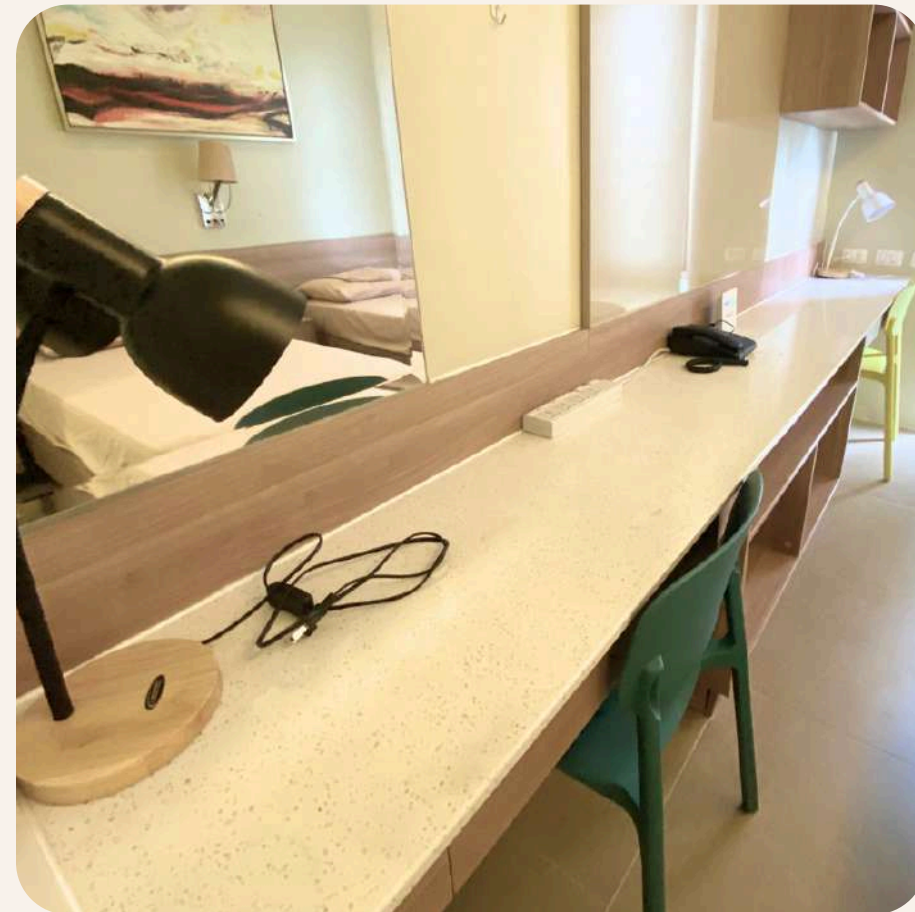

Room Types Overview

Family 2P Room

Two Singel beds

Room Amenities

Air Conditioning

Free Wifi

Table

Instant Water Heater

Electronic Lock

Refrigerator

Chair

Separate Wet And Dry shower

Electric Kettle

Desk Lamp

Hair dryer

Kitchenette

18 Square Meters