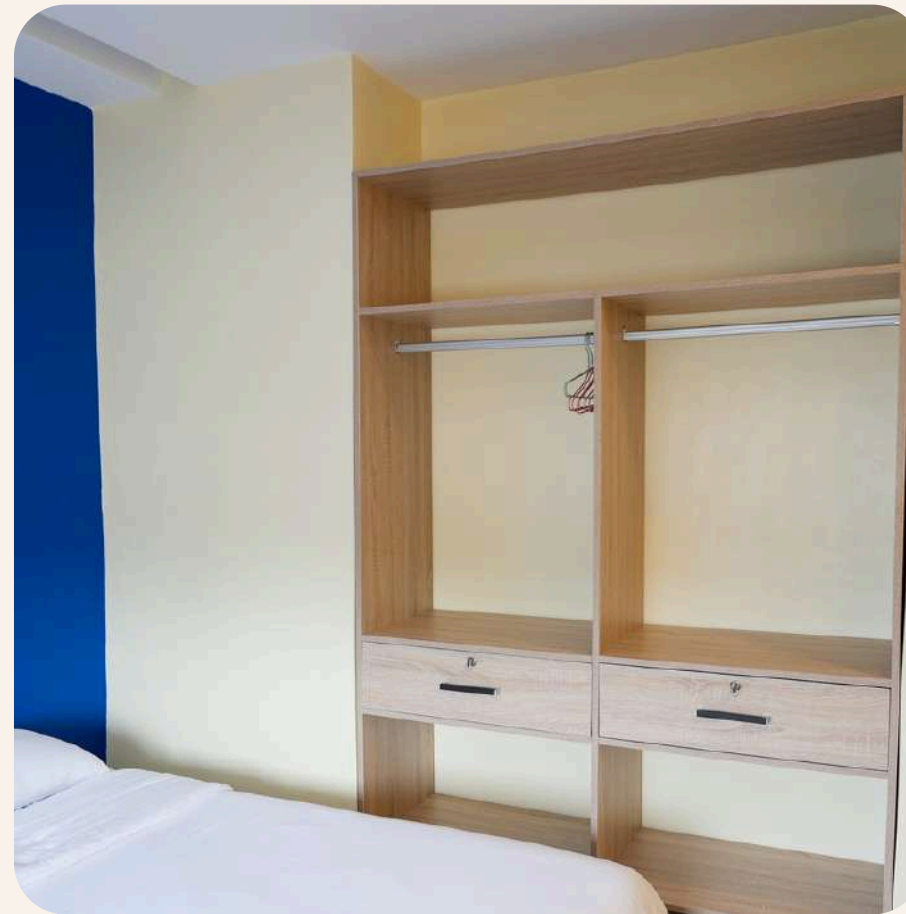

Extension Cord

Safety Lock

12.78-15.6 Square Meters

Room Types Overview

2P Twin Room

 Two Singel beds

Room Amenities

Air Conditioning