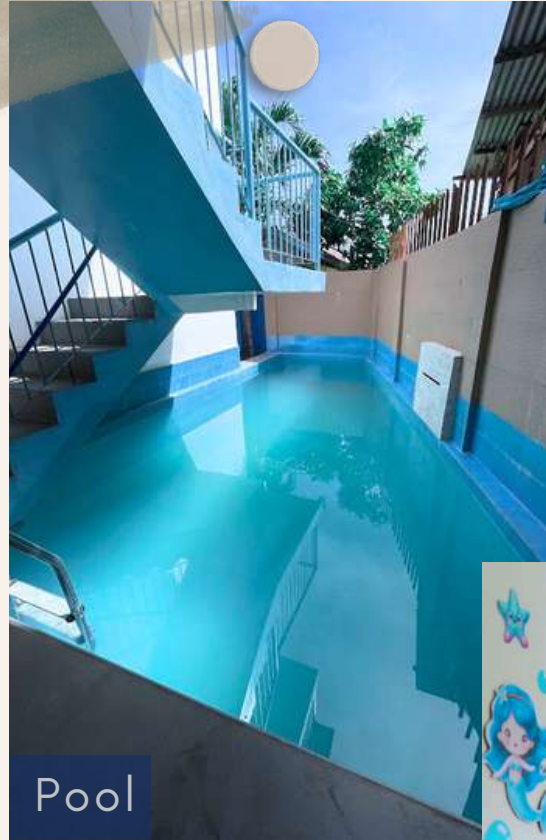

Highlights

- Hotel-Style Management
- Super Convenient
- Morden Design
- Various Room Types
- 5 Mins From The Beach
- Quiet Hours
- High Security
- Non-Smoking Rooms

FACILITIES

Social Space

Lobby

Pool

Restaurant