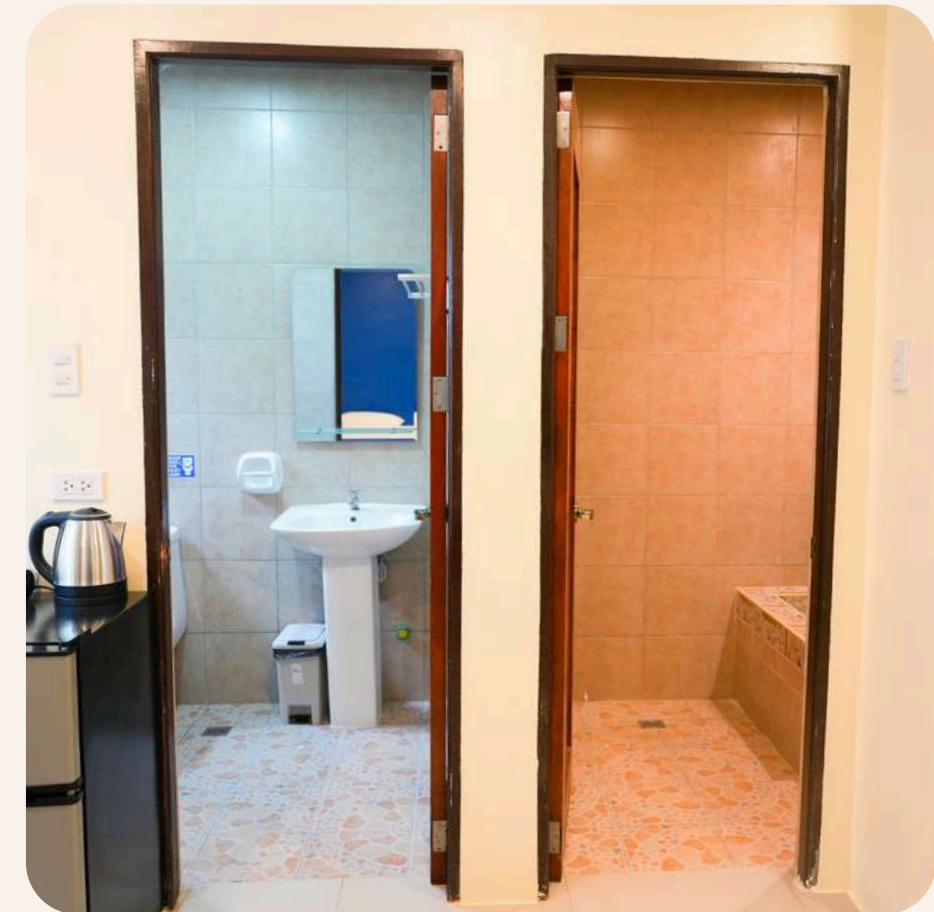

Room Types Overview

Family 6P

Family 6P: Pull-Out Beds*3

Room Amenities

Air Conditioning

Free Wifi

Table

Hair dryer

Instant Water Heater

Electric Kettle

Refrigerator

Chair

Desk Lamp

Separate Wet And Dry Shower

Extension Cord

Safety Lock

22.31 Square Meters