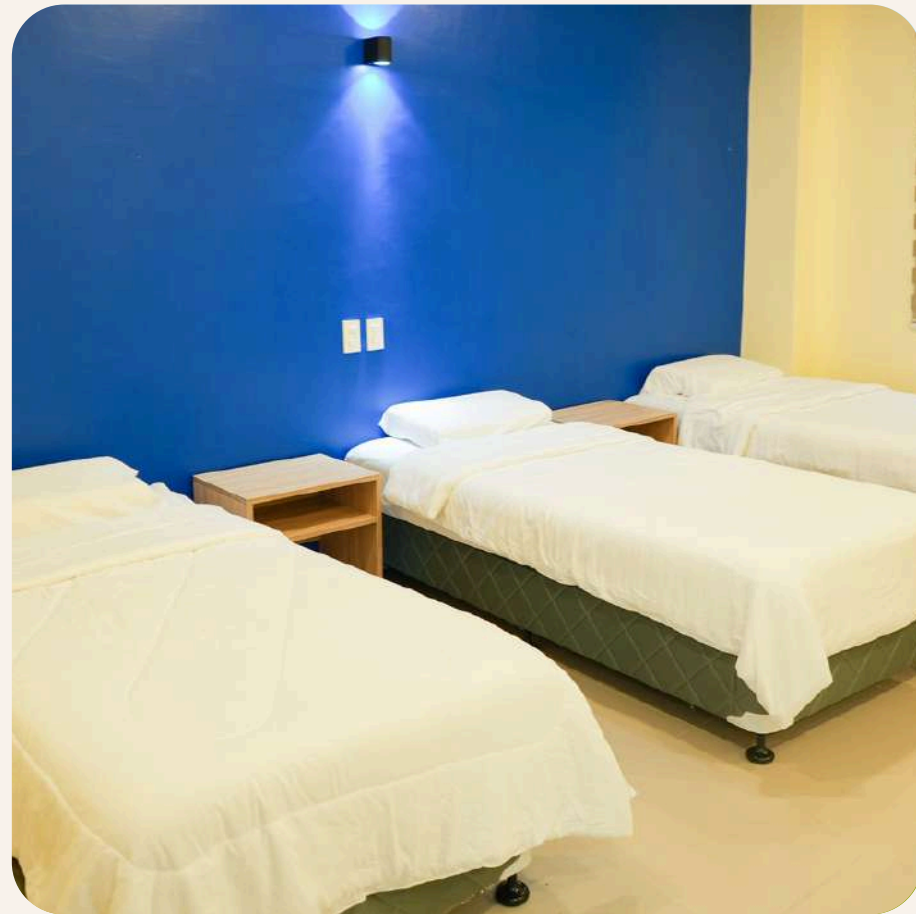

Separate Wet And Dry Shower

Extension Cord

Safety Lock

12.78-15.6 Square Meters

Room Types Overview

3P Triple Room

Three Singel beds

Room Amenities