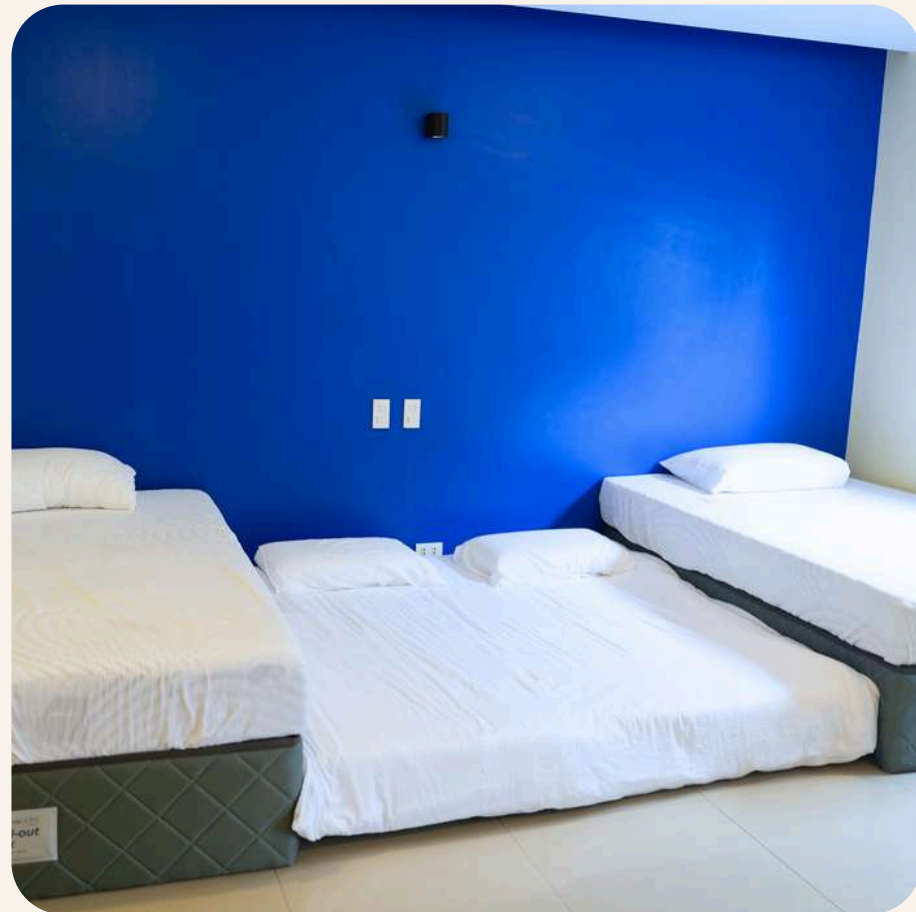

Room Types Overview

Family 6P

Family 6P: Pull-Out Beds*3

Room Amenities

Air Conditioning

Free Wifi

Table

Hair dryer

Instant Water Heater

Electric Kettle

Refrigerator

Chair

Desk Lamp

Separate Wet And Dry Shower

Extension Cord

Safety Lock

22.31 Square Meters