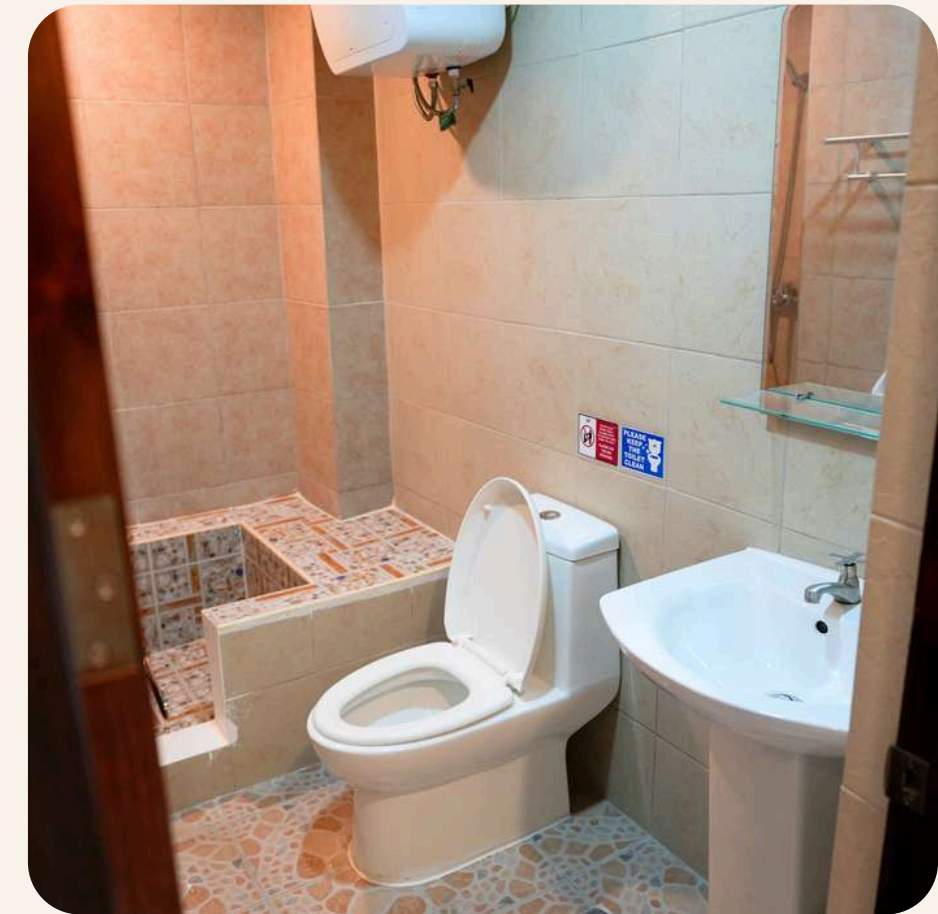

Room Types Overview

2P Twin Room

Two Singel beds

Room Amenities

Air Conditioning

Free Wifi

Table

Hair dryer

Instant Water Heater

Electric Kettle

Refrigerator

Chair

Desk Lamp

Separate Wet And Dry Shower

Extension Cord

Safety Lock

12.78-15.6 Square Meters