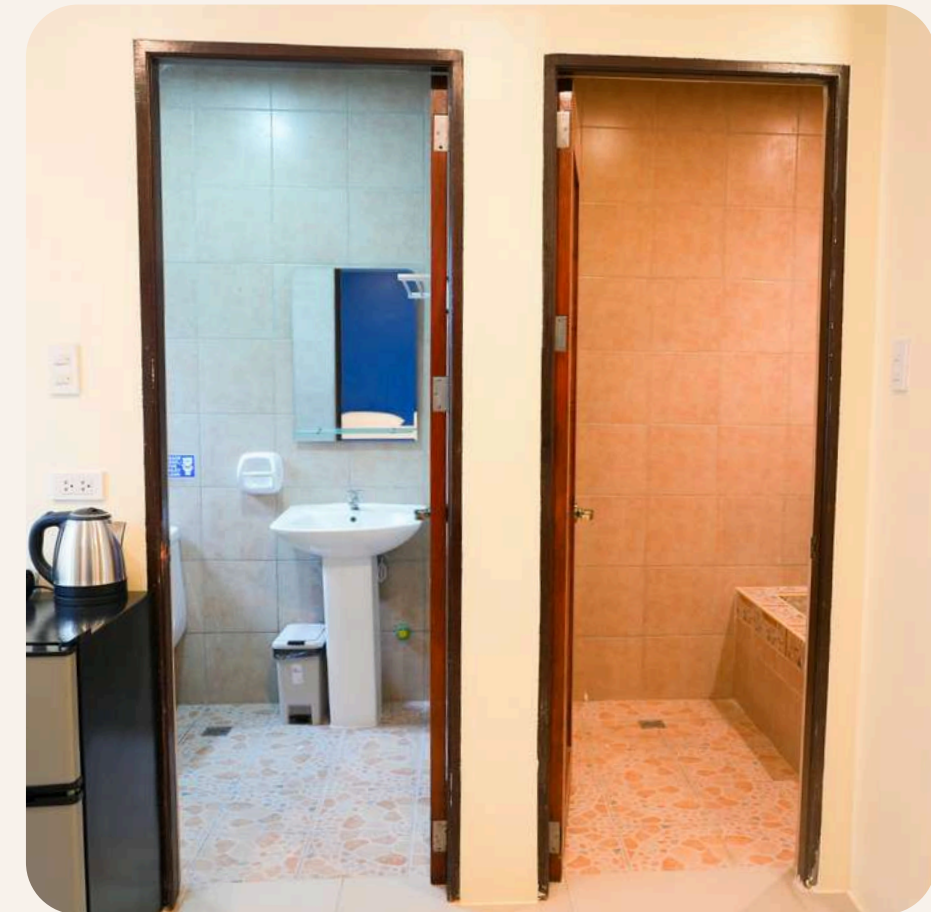

Desk Lamp

Separate Wet And Dry Shower

Extension Cord

Safety Lock

21.54 Square Meters

Room Types Overview

Family 4P

Four Singel beds

Room Amenities

Air Conditioning

Free Wifi

Table

Hair dryer

Instant Water Heater

Electric Kettle

Refrigerator

Chair

Desk Lamp

Separate Wet And Dry Shower

Extension Cord

Safety Lock

21.54 Square Meters

Room Types Overview

Family 6P