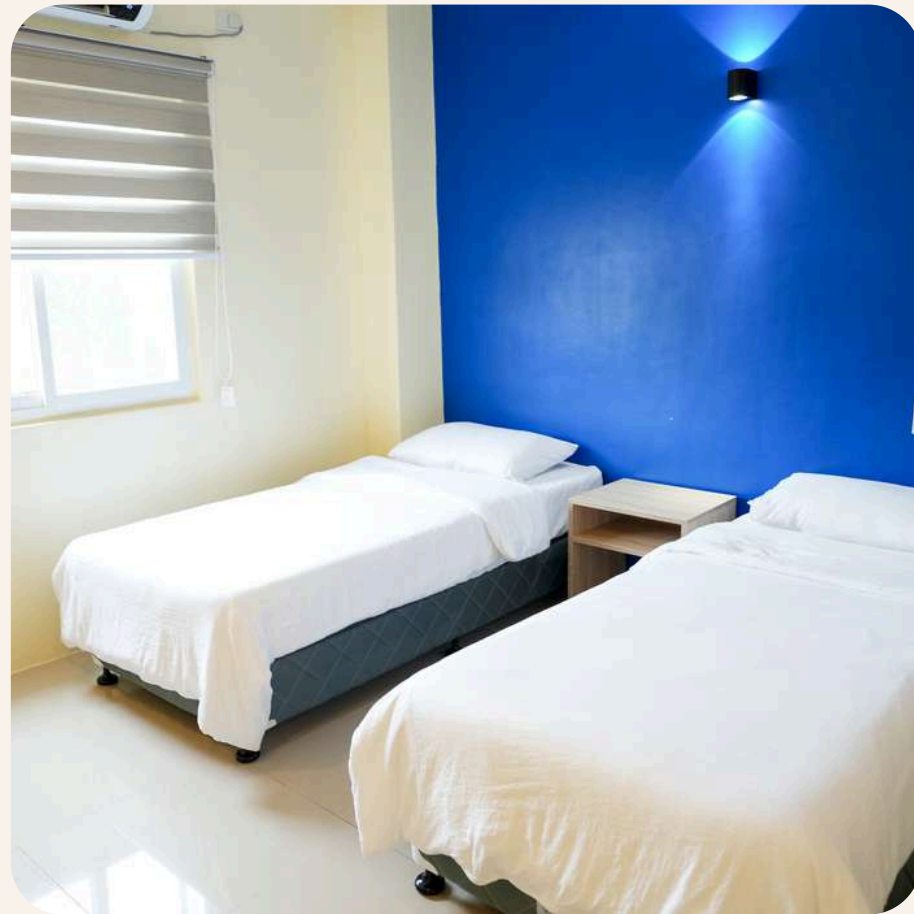

Play Room

Corridor

Room Types Overview

1P Single Room

One Queen bed

Room Amenities

Air Conditioning

Free Wifi

Extension Cord

Safety Lock

12.78-15.6 Square Meters

Room Types Overview

2P Twin Room

 Two Singel beds

Room Amenities

Air Conditioning

Separate Wet And Dry Shower

Extension Cord

Safety Lock

12.78-15.6 Square Meters

Room Types Overview

3P Triple Room

Three Singel beds

Room Amenities