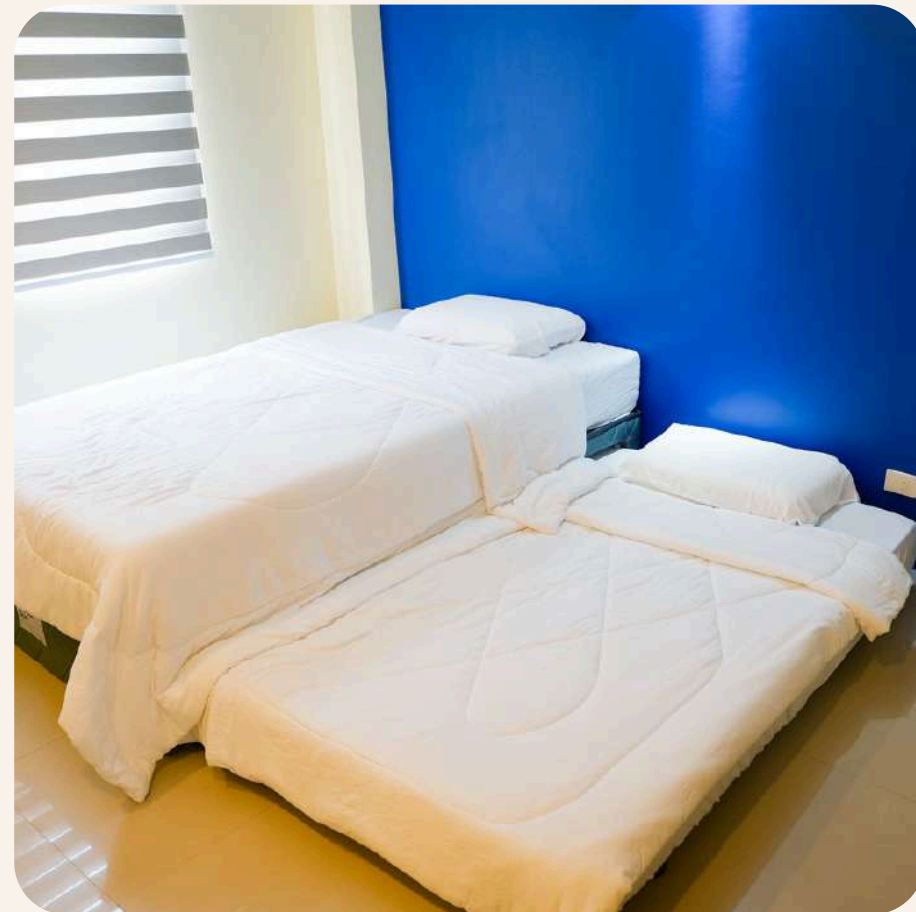

Room Types Overview

Family 6P

Family 6P: Pull-Out Beds*3

Room Amenities

Air Conditioning

Free Wifi

Table

Hair dryer

Instant Water Heater

Electric Kettle

Refrigerator

Chair

Desk Lamp

Separate Wet And Dry Shower

Extension Cord

Safety Lock

22.31 Square Meters