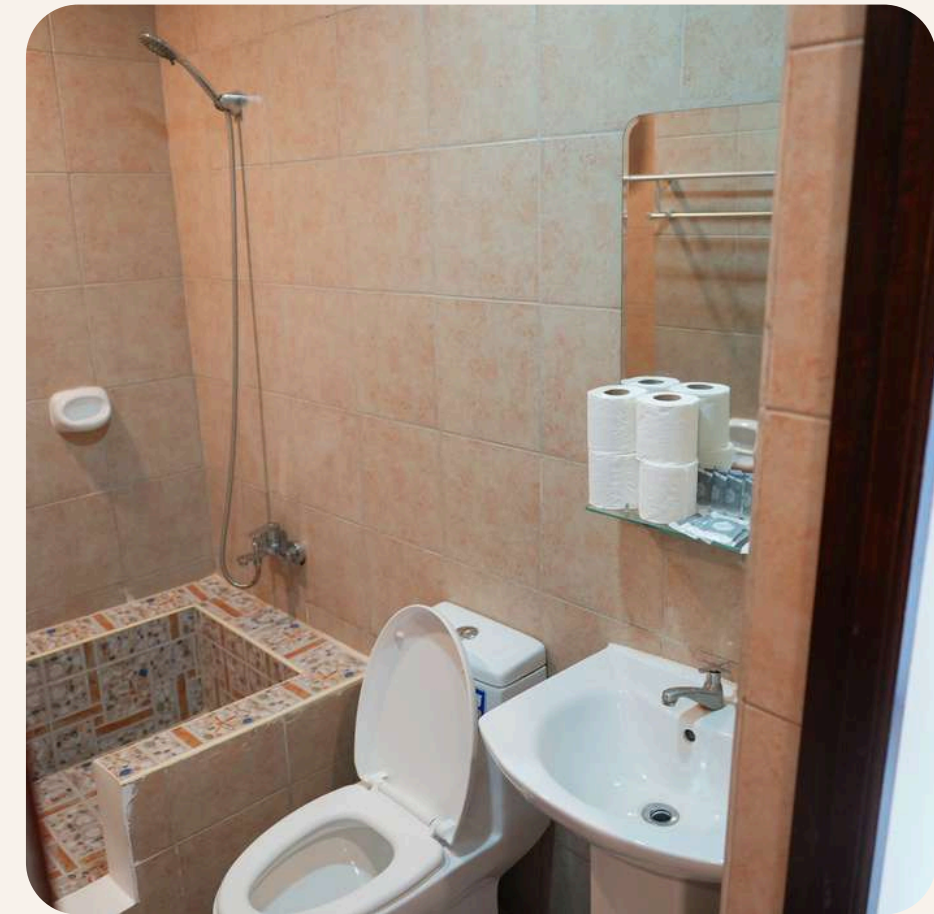

Separate Wet And Dry Shower

Extension Cord

Safety Lock

12.78-15.6 Square Meters

Room Types Overview

3P Triple Room

Three Singel beds

Room Amenities

Desk Lamp

Separate Wet And Dry Shower

Extension Cord

Safety Lock

21.54 Square Meters

Room Types Overview

Family 4P

Four Singel beds