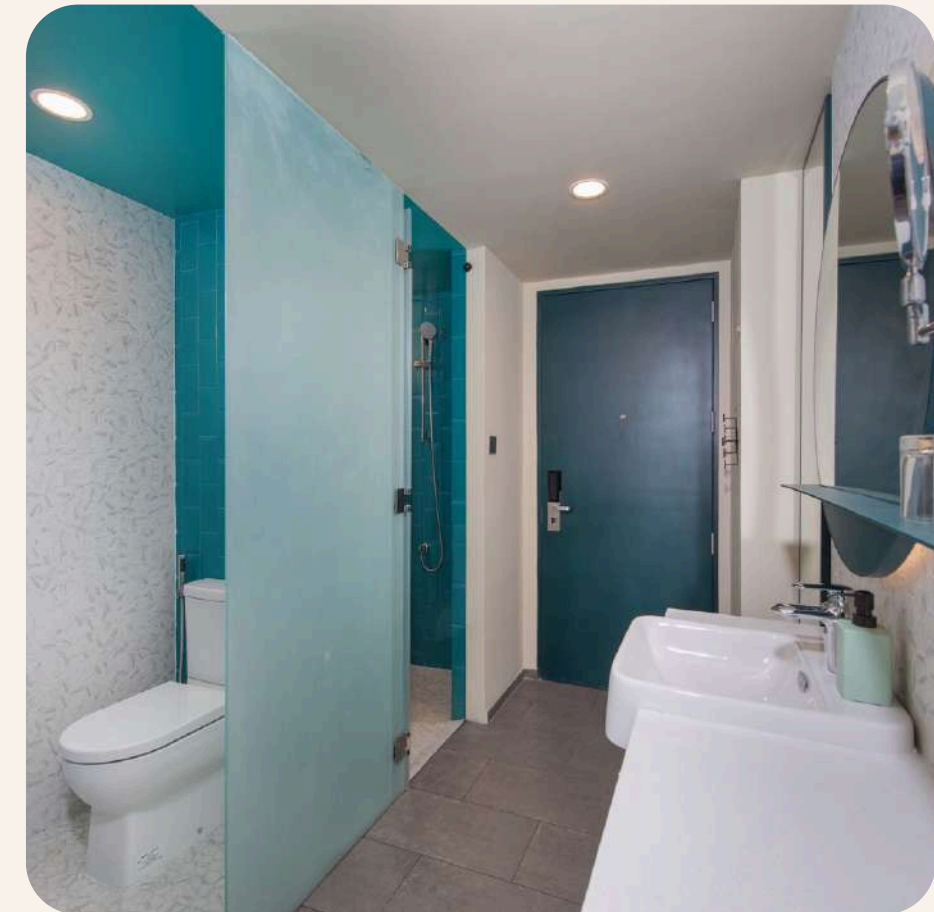

1P Single Room

One Queen bed

Room Amenities

Air Conditioning

Free Wifi

Table

Hair Dryer

Instant Water Heater

Towels

19-23 Square Meters

Room Types Overview

Family 2P Room

 Two Singel beds

Room Amenities	 Air Conditioning	 Free Wifi	 Table	 Hair Dryer	 Instant Water Heater
	 Electronic Lock	 Refrigerator	 Chair	 Toilet Paper	 Separate Wet And Dry Shower
	 Electric Kettle	 Free Toiletries	 TV	 Towels	 19-23 Square Meters