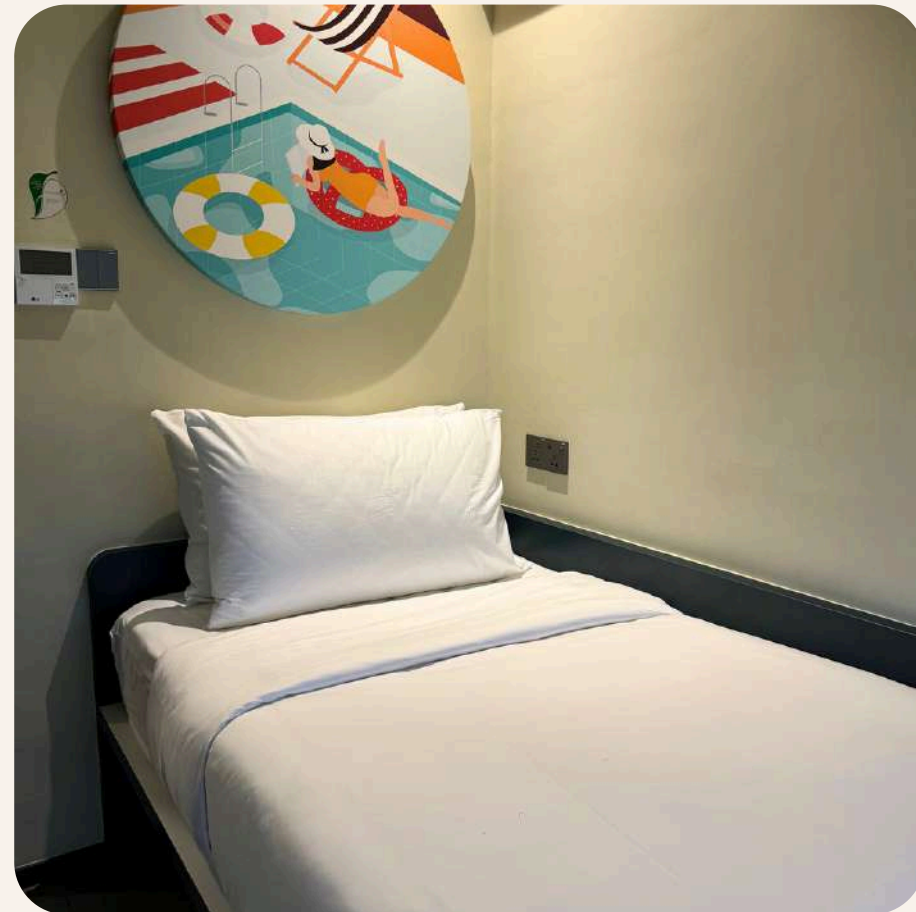

1P Single Room

One Queen bed

Room Amenities

Air Conditioning

Free Wifi

Table

Hair Dryer

Instant Water Heater

Towels

19-23 Square Meters

Room Types Overview

Family 2P Room

 Two Singel beds

Room Amenities	 Air Conditioning	 Free Wifi	 Table	 Hair Dryer	 Instant Water Heater
	 Electronic Lock	 Refrigerator	 Chair	 Toilet Paper	 Separate Wet And Dry Shower
	 Electric Kettle	 Free Toiletries	 TV	 Towels	 19-23 Square Meters

Room Types Overview

Family 3P/4P(2Bedroom)

Family 3P:    Queen bed *1
Single bed *2

Family 4P:    Queen bed *1
Single bed *2

Room Amenities

Air Conditioning

Free Wifi

Table

Family 6P: Queen bed *2
Single bed *2

Room Amenities

Air Conditioning

Free Wifi

Table

Hair Dryer

Instant Water Heater

Electronic Lock