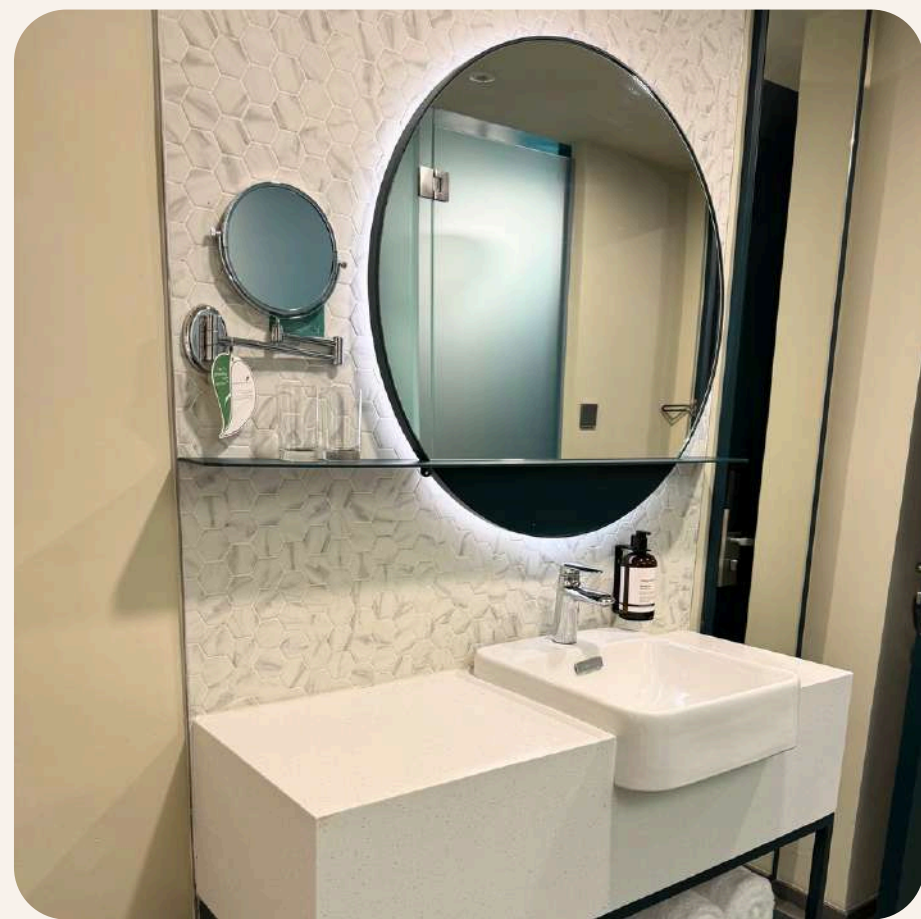

Towels

19-23 Square Meters

Room Types Overview

Family 2P Room

 Two Singel beds

Room Amenities	 Air Conditioning	 Free Wifi	 Table	 Hair Dryer	 Instant Water Heater
	 Electronic Lock	 Refrigerator	 Chair	 Toilet Paper	 Separate Wet And Dry Shower
	 Electric Kettle	 Free Toiletries	 TV	 Towels	 19-23 Square Meters