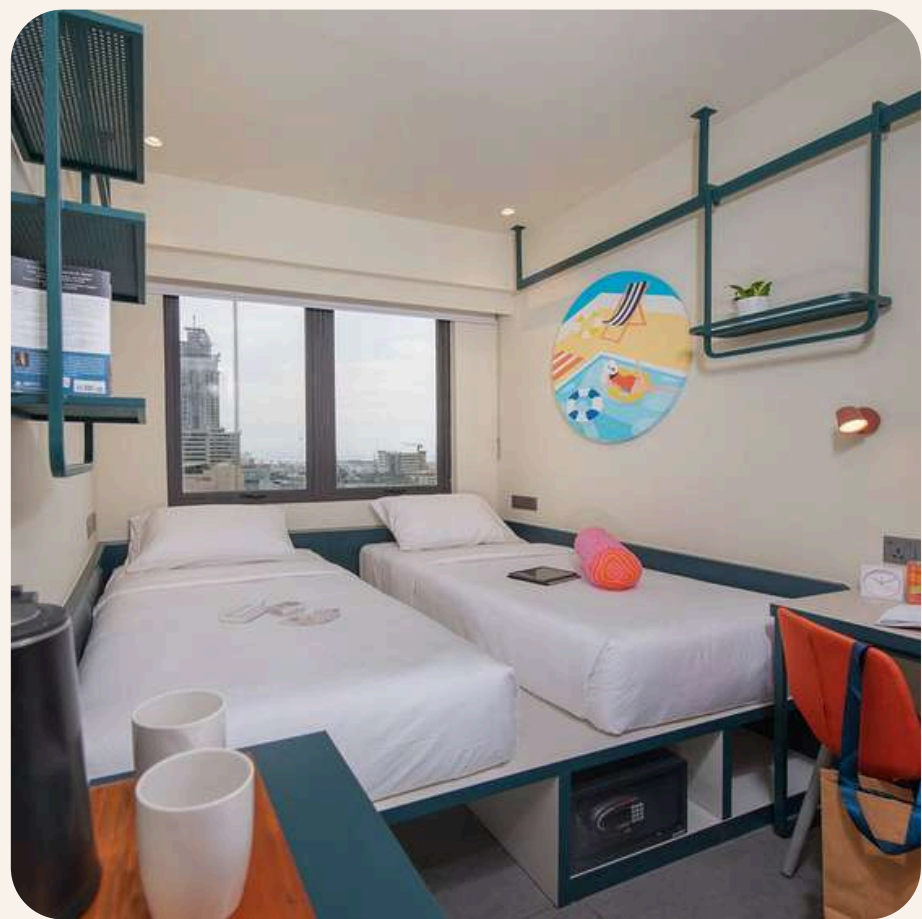

1P Single Room

One Queen bed

Room Amenities

Air Conditioning

Free Wifi

Table

Hair Dryer

Instant Water Heater

Towels

19-23 Square Meters

Room Types Overview

Family 2P Room

 Two Singel beds

Room Amenities	 Air Conditioning	 Free Wifi	 Table	 Hair Dryer	 Instant Water Heater
	 Electronic Lock	 Refrigerator	 Chair	 Toilet Paper	 Separate Wet And Dry Shower
	 Electric Kettle	 Free Toiletries	 TV	 Towels	 19-23 Square Meters

Room Types Overview

Family 3P/4P(2Bedroom)

Family 3P:    Queen bed *1
Single bed *2

Family 4P:    Queen bed *1
Single bed *2

Room Amenities

Air Conditioning

Free Wifi

Table

Family 6P: Queen bed *2
Single bed *2

Room Amenities

Air Conditioning

Free Wifi

Table

Hair Dryer

Instant Water Heater

Electronic Lock