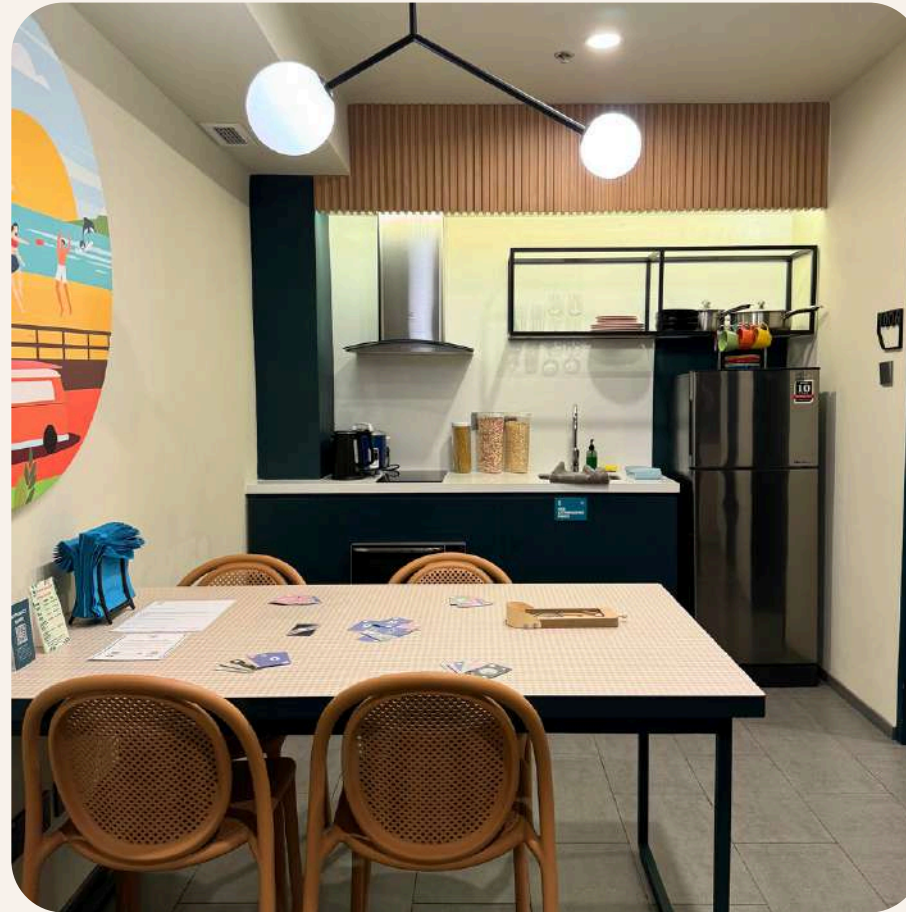

Room Types Overview

Family 3P/4P(2Bedroom)

Family 3P: Queen bed *1
Single bed *2

Family 4P: Queen bed *1
Single bed *2

Room Amenities

Air Conditioning

Free Wifi

Table

Hair Dryer

Instant Water Heater

Electronic Lock

Refrigerator

Chair

Toilet Paper

Separate Wet And Dry Shower

Electric Kettle

Free Toiletries

TV

Towels

Kitchenette

41-45 Square Meters