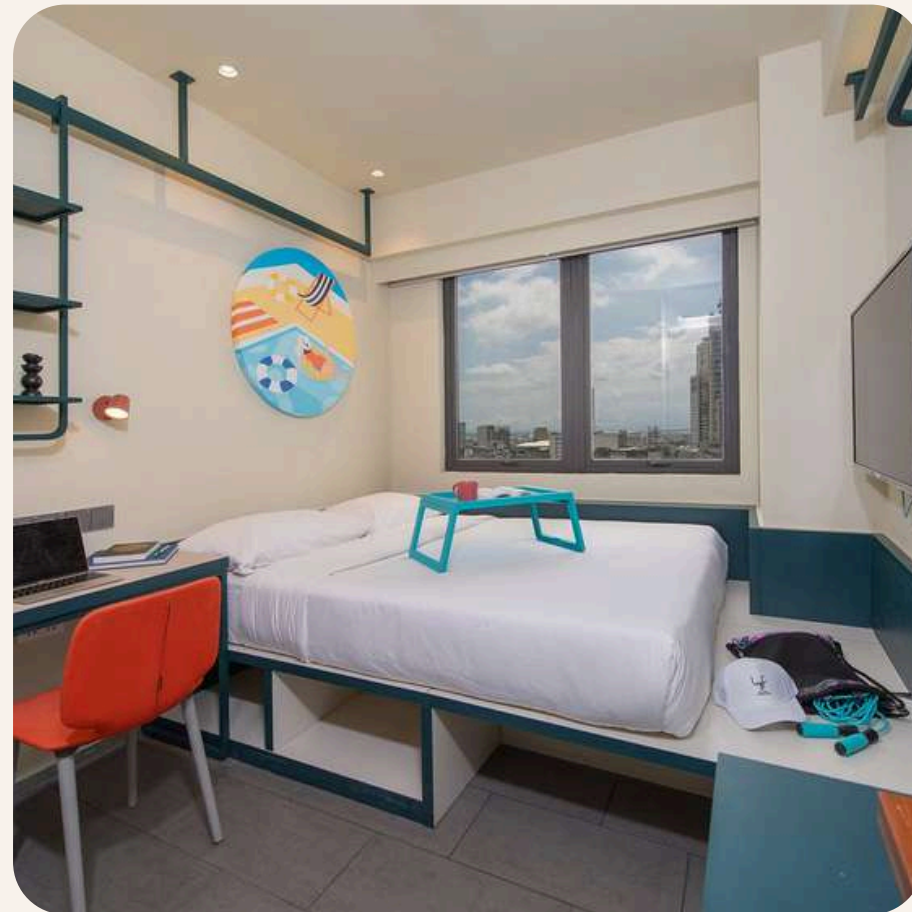

 **WINNING English Academy**

ACCOMMODATION INTRODUCTION

ELITE HOTEL

LYF Hotel

FEATURES OF ELITE HOTEL

Features a Stylish and Vibrant Design

Located in a Prime Area of Cebu City

Offers A Variety Of Shared Facilities

1P Single Room

One Queen bed

Room Amenities

Air Conditioning

Free Wifi

Table

Hair Dryer

Instant Water Heater

Towels

19-23 Square Meters

Room Types Overview

Family 2P Room

 Two Singel beds

Room Amenities	 Air Conditioning	 Free Wifi	 Table	 Hair Dryer	 Instant Water Heater
	 Electronic Lock	 Refrigerator	 Chair	 Toilet Paper	 Separate Wet And Dry Shower
	 Electric Kettle	 Free Toiletries	 TV	 Towels	 19-23 Square Meters

Room Types Overview

Family 3P/4P(2Bedroom)

Family 3P:    Queen bed *1
Single bed *2

Family 4P:    Queen bed *1
Single bed *2

Room Amenities

Air Conditioning

Free Wifi

Table