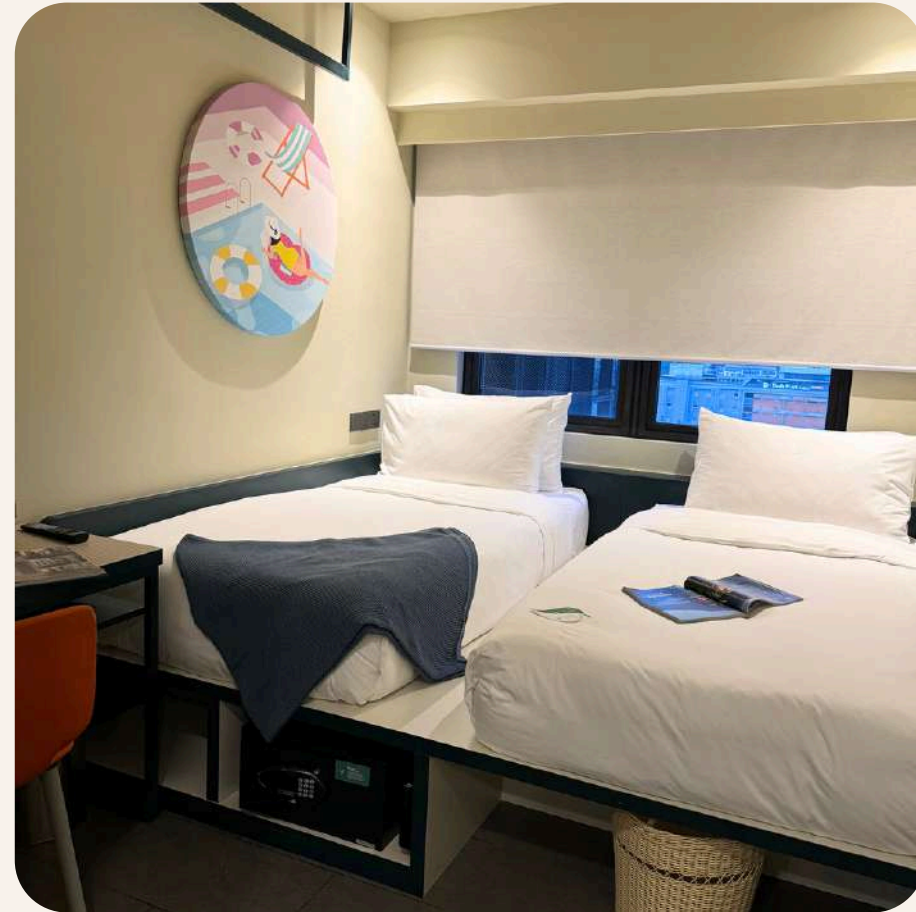

 **WINNING English Academy**

ACCOMMODATION INTRODUCTION

ELITE HOTEL

LYF Hotel

FEATURES OF ELITE HOTEL

Features a Stylish and Vibrant Design

Located in a Prime Area of Cebu City

Offers A Variety Of Shared Facilities

1P Single Room

One Queen bed

Room Amenities

Air Conditioning

Free Wifi

Table

Hair Dryer

Instant Water Heater

Towels

19-23 Square Meters

Room Types Overview

Family 2P Room

 Two Singel beds

Room Amenities	 Air Conditioning	 Free Wifi	 Table	 Hair Dryer	 Instant Water Heater
	 Electronic Lock	 Refrigerator	 Chair	 Toilet Paper	 Separate Wet And Dry Shower
	 Electric Kettle	 Free Toiletries	 TV	 Towels	 19-23 Square Meters

Room Types Overview

Family 3P/4P(2Bedroom)

Family 3P:    Queen bed *1
Single bed *2

Family 4P:    Queen bed *1
Single bed *2

Room Amenities

Air Conditioning

Free Wifi

Table