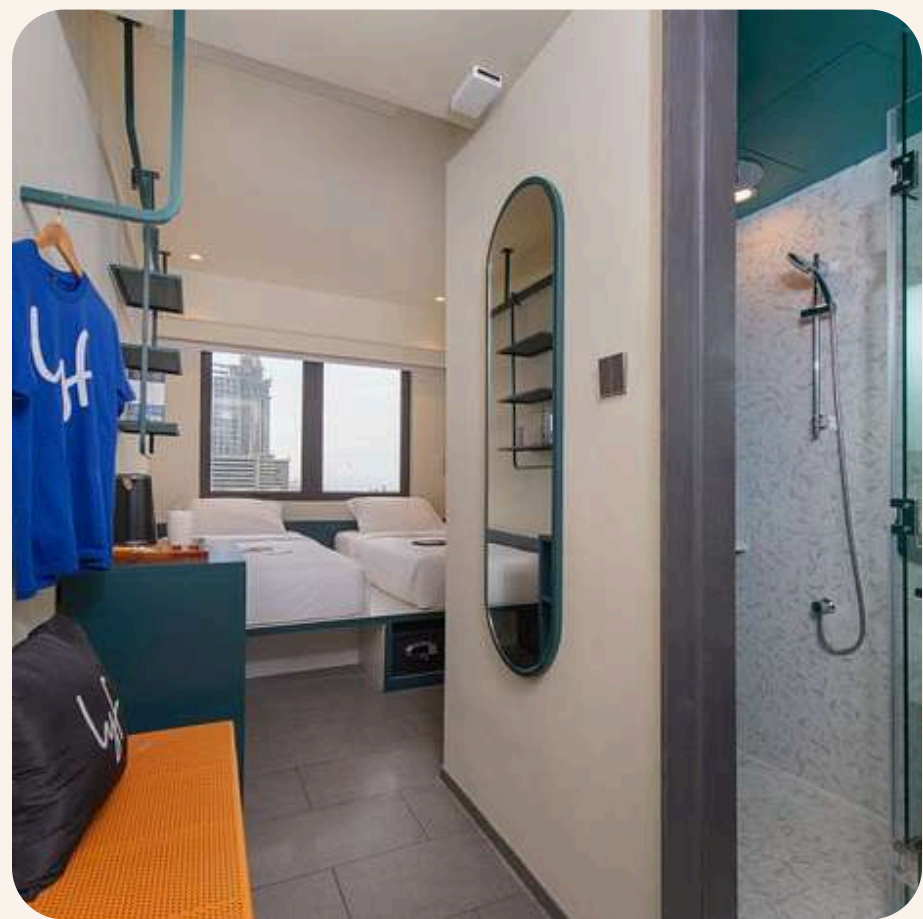

1P Single Room

One Queen bed

Room Amenities

Air Conditioning

Free Wifi

Table

Hair Dryer

Instant Water Heater

Towels

19-23 Square Meters

Room Types Overview

Family 2P Room

 Two Singel beds

Room Amenities	 Air Conditioning	 Free Wifi	 Table	 Hair Dryer	 Instant Water Heater
	 Electronic Lock	 Refrigerator	 Chair	 Toilet Paper	 Separate Wet And Dry Shower
	 Electric Kettle	 Free Toiletries	 TV	 Towels	 19-23 Square Meters

Room Types Overview

Family 3P/4P(2Bedroom)

Family 3P:    Queen bed *1
Single bed *2

Family 4P:    Queen bed *1
Single bed *2

Room Amenities

Air Conditioning

Free Wifi

Table

Family 6P: Queen bed *2
Single bed *2

Room Amenities

Air Conditioning

Free Wifi

Table

Hair Dryer

Instant Water Heater

Electronic Lock