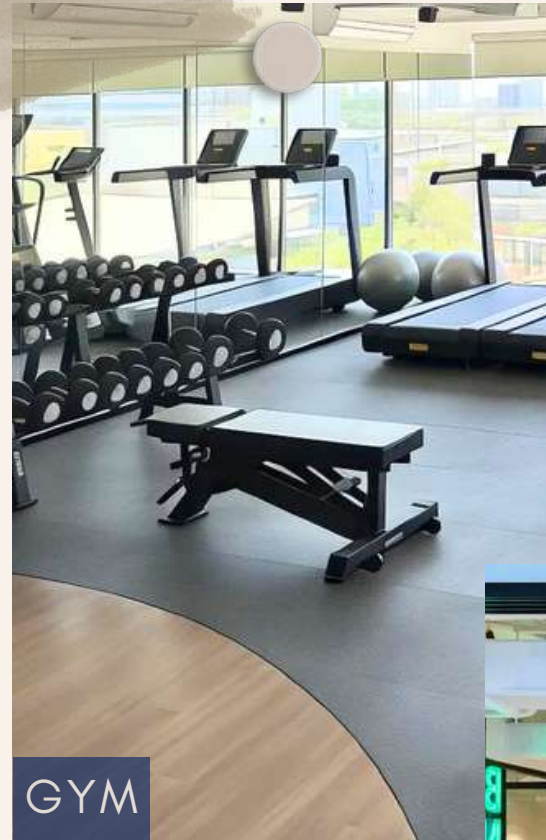

Facility

- Free Wifi
- Shared Kitchen
- Baggage Storage
- 24-Hour Front Desk
- Social Space
- Swimming Pool
- Self-Service Washing Machine (Need To Pay)
- Meeting Room
- Room Cleaning Service
- Elevator
- Designed Smoking Area
- 24-Hour Security & CCTV
- Vending Machine
- Gym
- Floor Access Control

FACILITIES

Self-Service
Washing Machine

Kids Area

GYM

Pool

Shared Kitchen

Meeting Room

Room Types Overview