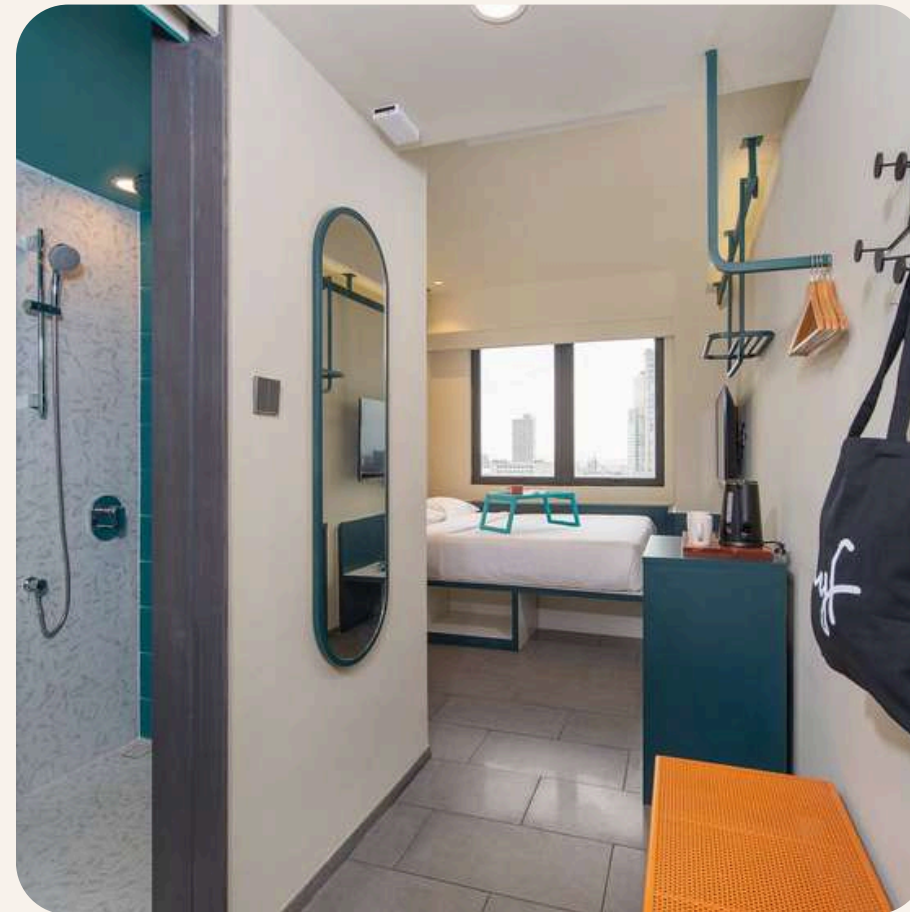

FACILITIES

Self-Service
Washing Machine

Kids Area

GYM

Pool

Shared Kitchen

Meeting Room

Room Types Overview

1P Single Room

One Queen bed

Room Amenities

Air Conditioning

Free Wifi

Table

Hair Dryer

Instant Water Heater

Towels

19-23 Square Meters

Room Types Overview

Family 2P Room

 Two Singel beds

Room Amenities	 Air Conditioning	 Free Wifi	 Table	 Hair Dryer	 Instant Water Heater
	 Electronic Lock	 Refrigerator	 Chair	 Toilet Paper	 Separate Wet And Dry Shower
	 Electric Kettle	 Free Toiletries	 TV	 Towels	 19-23 Square Meters