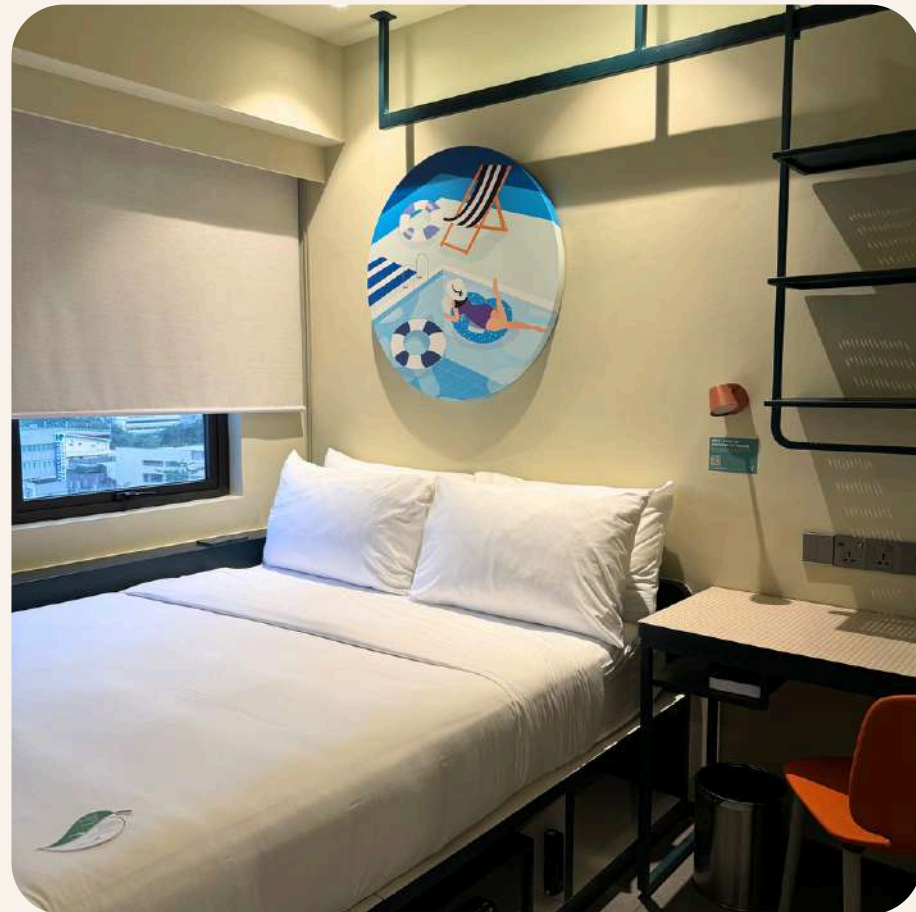

1P Single Room

One Queen bed

Room Amenities

Air Conditioning

Free Wifi

Table

Hair Dryer

Instant Water Heater

Towels

19-23 Square Meters

Room Types Overview

Family 2P Room

 Two Singel beds

Room Amenities	 Air Conditioning	 Free Wifi	 Table	 Hair Dryer	 Instant Water Heater
	 Electronic Lock	 Refrigerator	 Chair	 Toilet Paper	 Separate Wet And Dry Shower
	 Electric Kettle	 Free Toiletries	 TV	 Towels	 19-23 Square Meters

Room Types Overview

Family 3P/4P(2Bedroom)

Family 3P:    Queen bed *1
Single bed *2

Family 4P:    Queen bed *1
Single bed *2

Room Amenities

Air Conditioning

Free Wifi

Table

Family 6P: Queen bed *2
Single bed *2

Room Amenities

Air Conditioning

Free Wifi

Table

Hair Dryer

Instant Water Heater

Electronic Lock