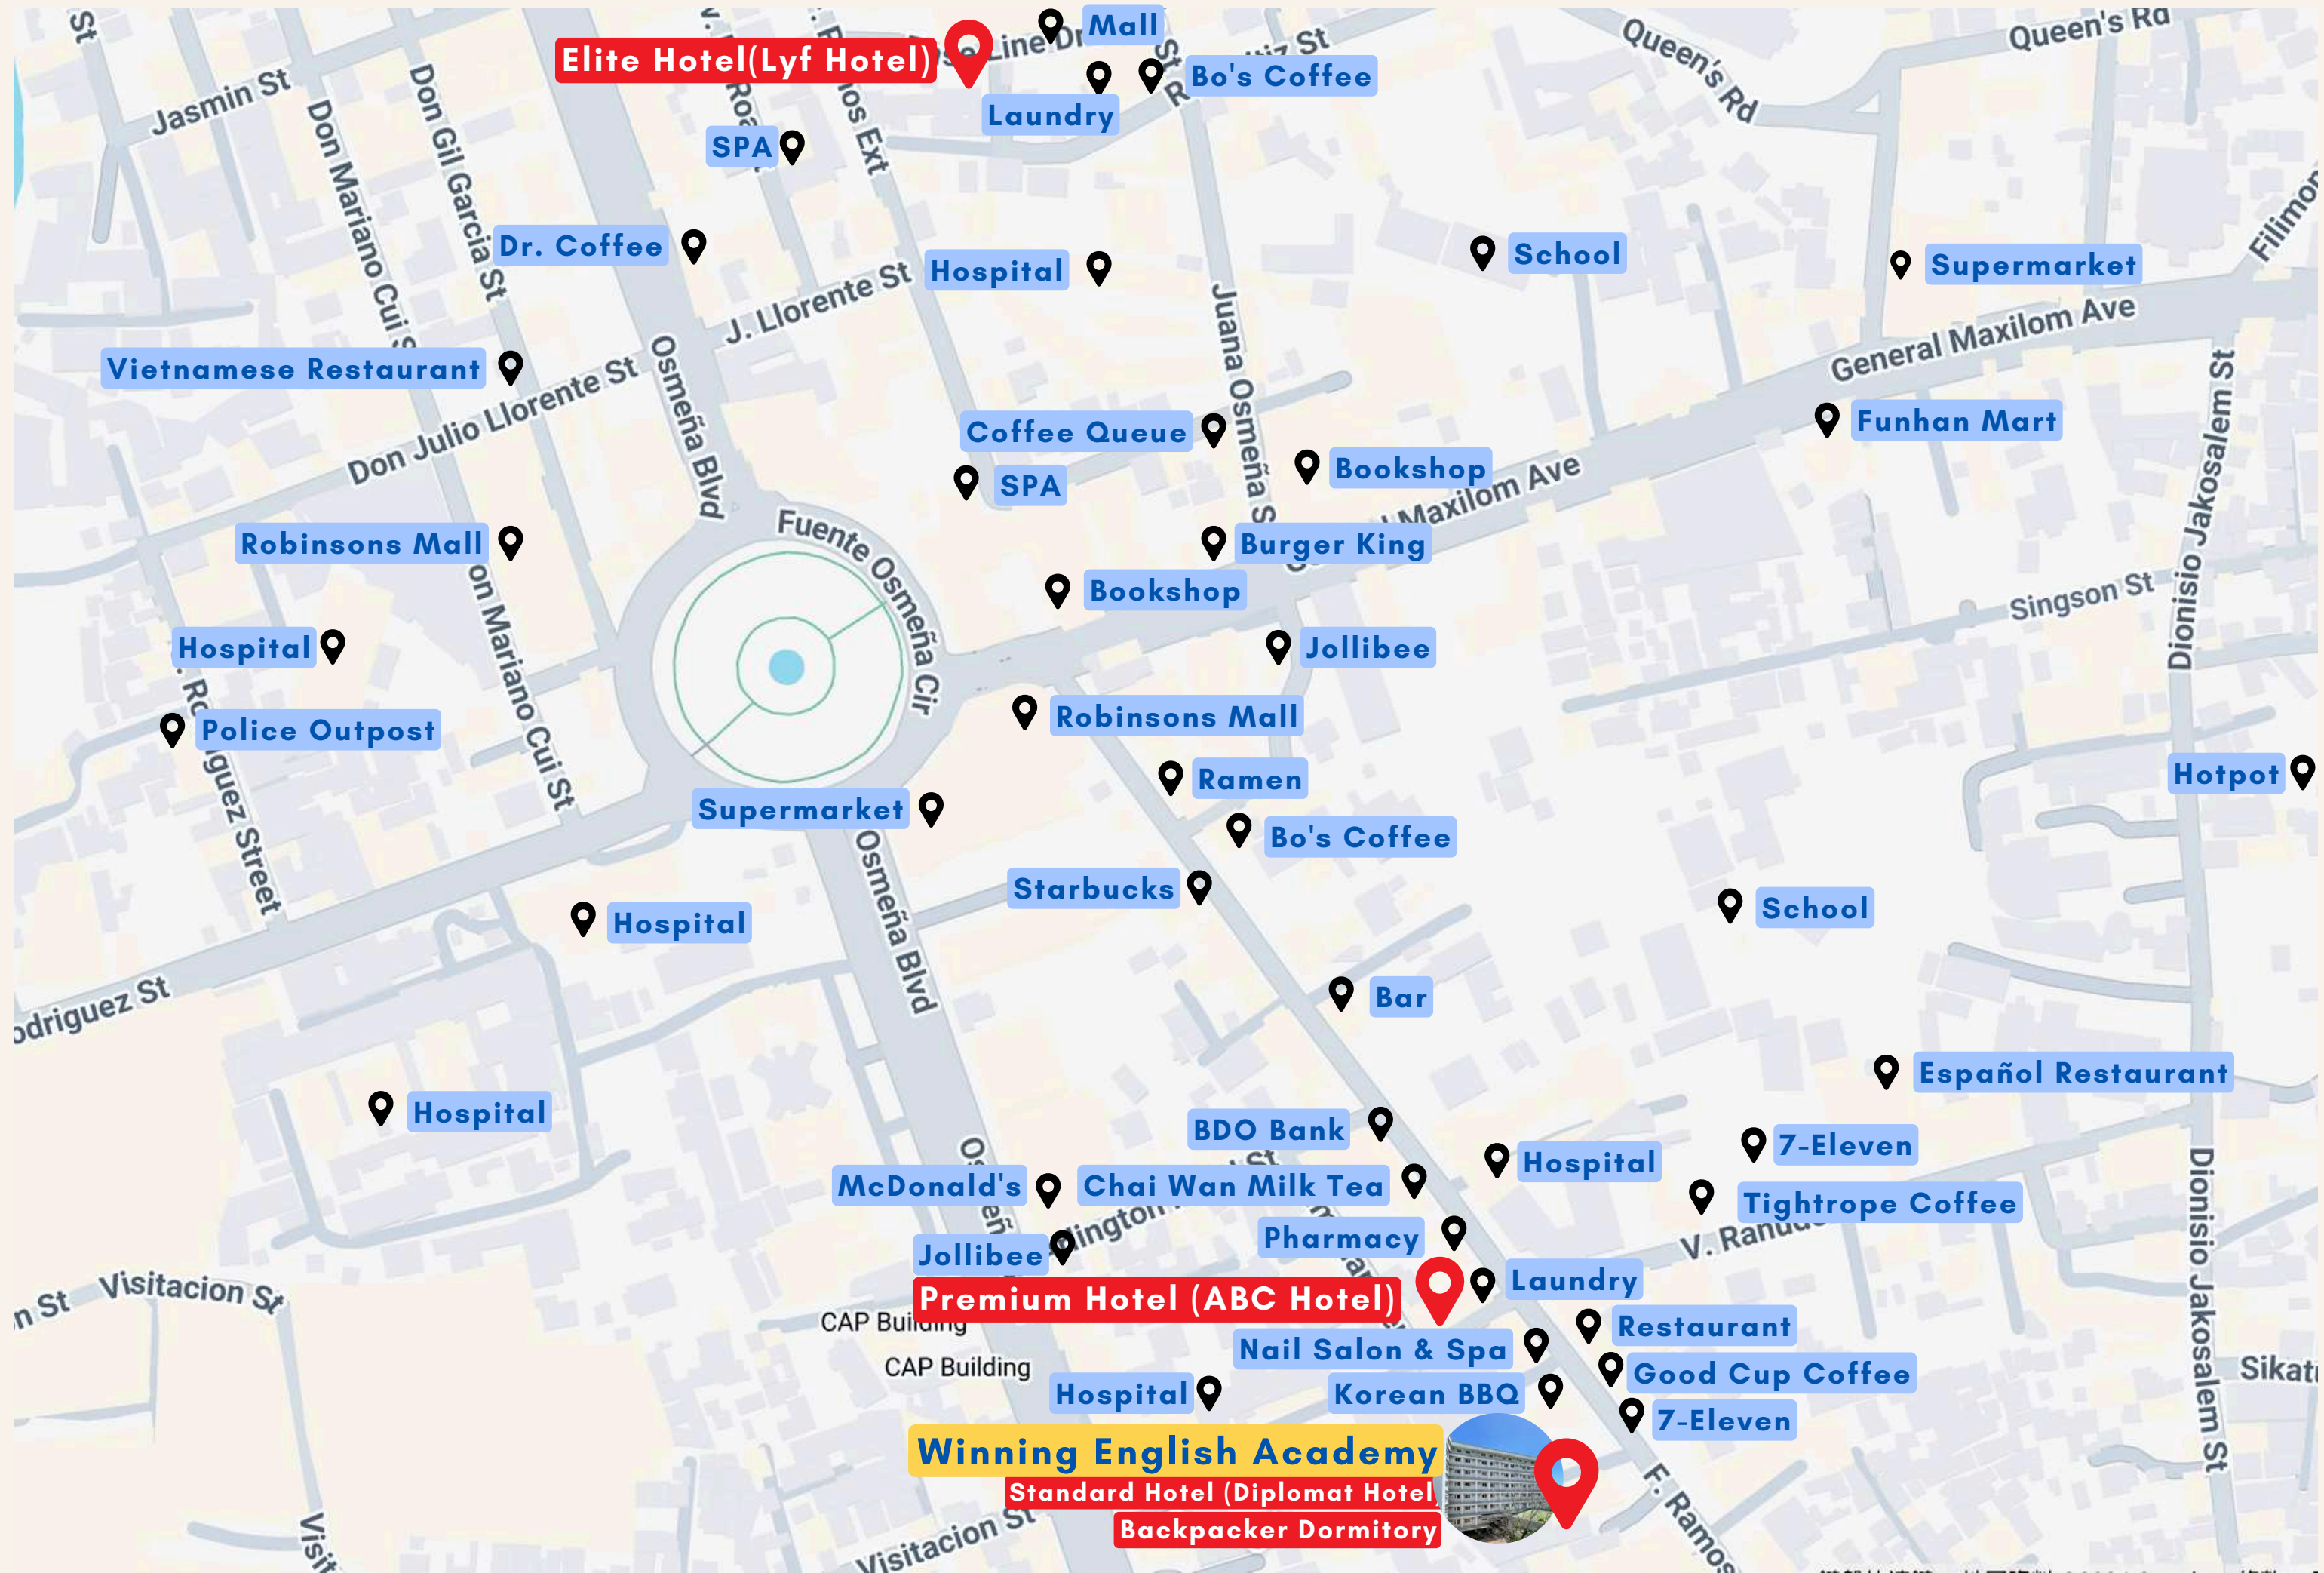

ABOUT BACKPACKER ROOM (City Campus)

Meet New Friends And Boost Your English Skills In Our Backpacker Rooms!

Location

- Best location:** Centrally Located In Downtown Cebu
- Cebu International Airport:** 40 Min
- Cebu Port:** 15 Min
- School(Learning Area):** 30-Second

SURROUNDING FACILITIES

Heritage Of Cebu Monument

1.5km Historical Landmark

Museum Of Emotions

2.4km Museum

Cebu Ocean Park

4.6km Aquarium

Yap-San Diego Ancestral House

1.5km Historical Landmark

Taboan Public Market

2.4km Market

SM Seaside City Cebu

5.2km Mall

Casa Gorordo Museum

1.6km Museum

Robinsons Galleria Cebu

SURROUNDING FACILITIES

Cebu Velez General
Hospital 200 m

BDO Cebu 270 m

Starbucks 300 m

Bo's Coffee 300 m

SURROUNDING FACILITIES

Robinsons Mall 400 m

McDonald's 450 m