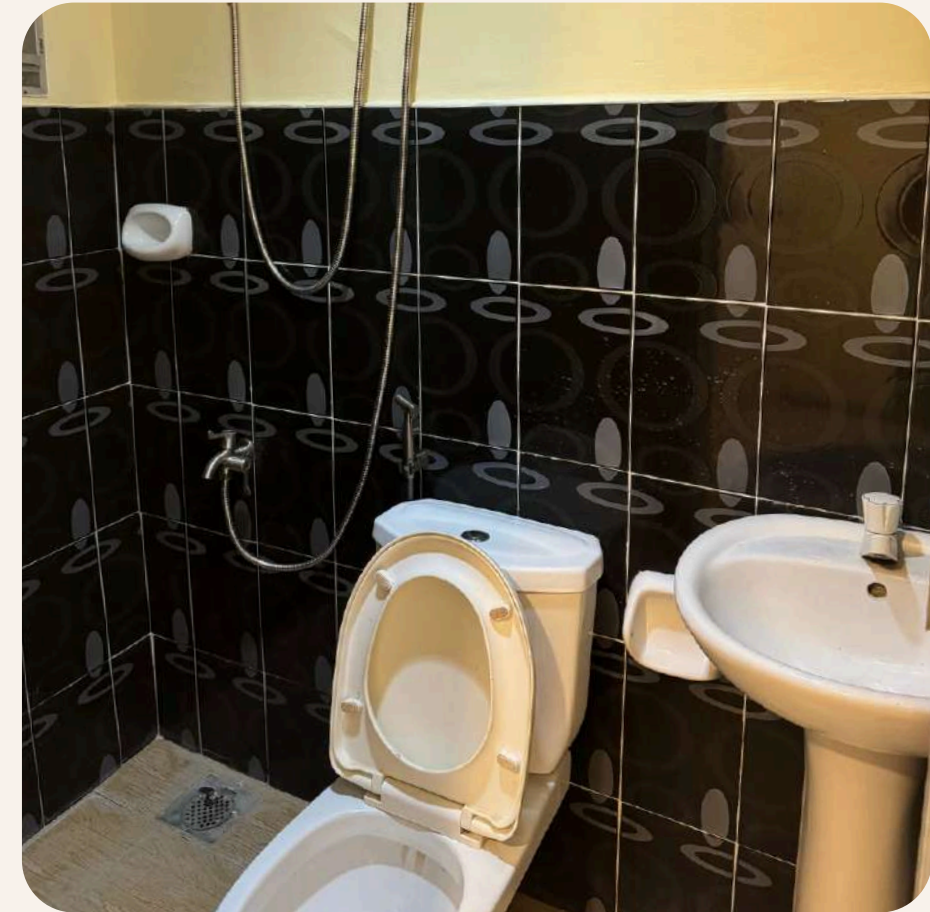

2 Persons Room

♀️  One Bunk Bed

Room Amenities

Air Conditioning

Free Wifi

Table

Hair dryer

Instant Water Heater