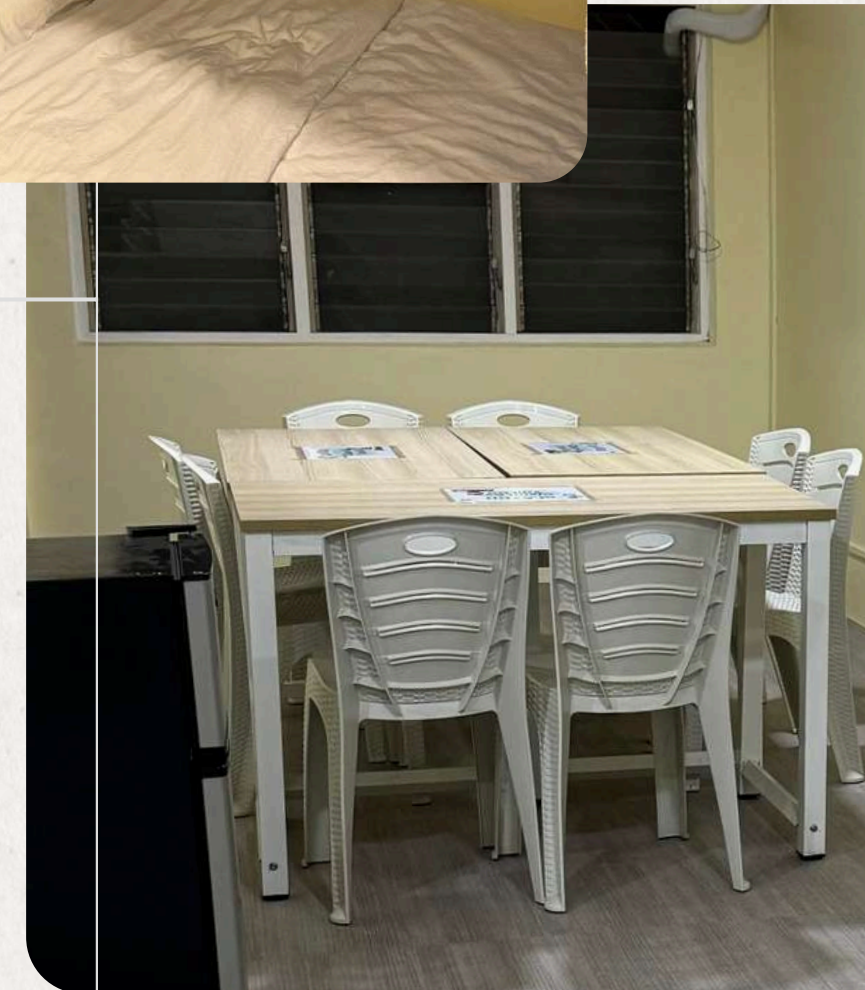

ABOUT BACKPACKER ROOM (City Campus)

Meet New Friends And Boost Your English Skills In Our Backpacker Rooms!

Location

- **Best location:** Centrally Located In Downtown Cebu
- **Cebu International Airport:** 40 Min
- **Cebu Port:** 15 Min
- **School(Learning Area):** 30-Second

Facility

- Free Wifi
- Baggage Storage
- Social Space (4P Room)
- Designed Smoking Area
- Room Cleaning Service
- 24-Hour CCTV (4P Room)
- **Standard Hotel Living Area (30 sec Away)**
  WINNING Restaurant /WINNING Cafe
- WINNING Gym

Rules

- Check-In Time: 2 PM
- Check-Out Time: 12 PM
- No Visitor Allowed
- No Pets Allowed

Highlights

- Super Convenient
- Affordable Price
- Quiet Hours
- Non-Smoking Rooms
- 30 Seconds Distance From Learning Building