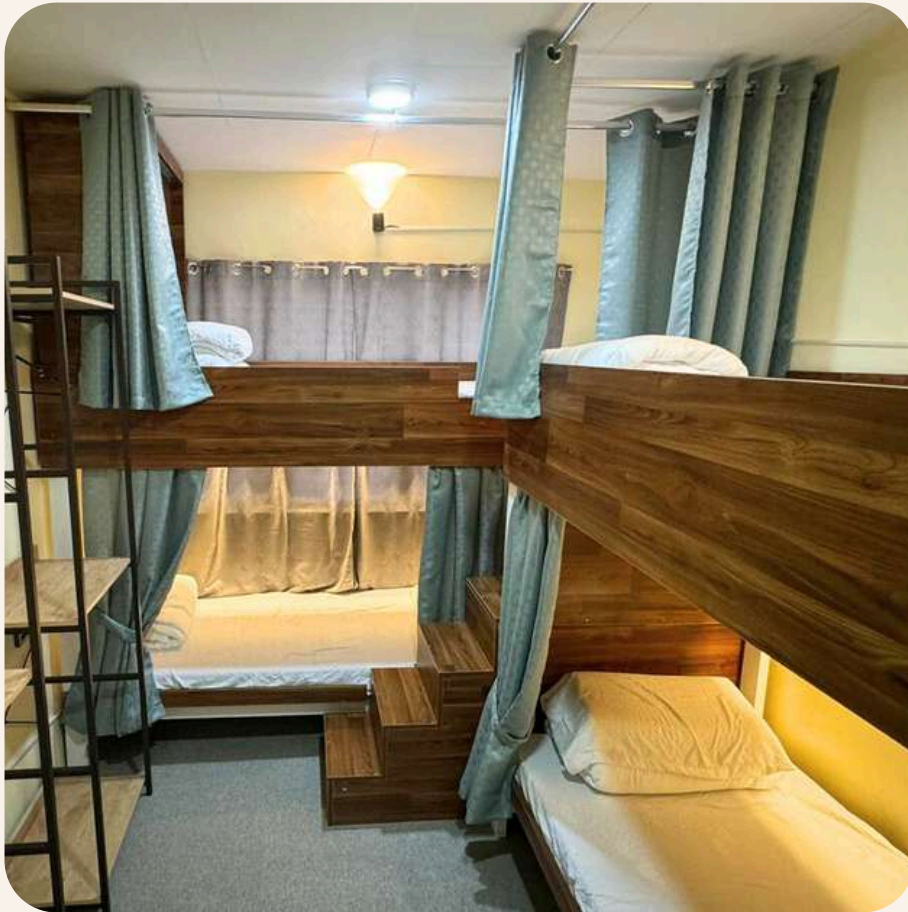

2 Persons Room

♀️  One Bunk Bed

Room Amenities

Air Conditioning

Free Wifi

Table

Hair dryer

Instant Water Heater

4 Persons Room(2Bedroom)*Mixed Room

Mixed Room

One Room For 4 Females, One Room For 4 Males

Other Common Areas Are Shared Spaces

Room Types Overview

4 Persons Room(2Bedroom)*Mixed Room

♀ Two Bunk Beds

♂ Two Bunk Beds